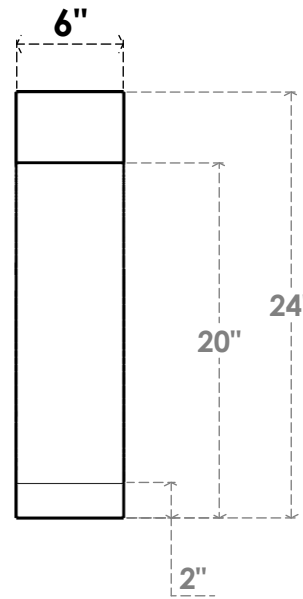

ITEM NUMBER: BRCPC060X18000X24000IMP

6"W X 18"D X 24"H IMPERIAL ARCHITECTURAL GRADE PVC CLOSED KNEE BRACE

SIDE PROFILE

FRONT PROFILE

ISOMETRIC

EKENA MILLWORK
2300 WEST MAIN ST.
CLARKSVILLE, TX 75426
TOLL FREE: 866-607-0453
WWW.EKENAMILLWORK.COM

NOTES

1. INSTALLATION TO BE COMPLETED IN ACCORDANCE WITH MANUFACTURER'S SPECIFICATIONS.
2. DRAWING MAY NOT BE TO SCALE
3. THIS DRAWING IS INTENDED FOR DESIGN AND PLANNING PURPOSES ONLY.
4. ALL INFORMATION CONTAINED HEREIN WAS CURRENT AT THE TIME OF DEVELOPMENT BUT MUST BE REVIEWED AND APPROVED BY THE PRODUCT MANUFACTURER TO BE CONSIDERED ACCURATE.
5. ARCHITECTURAL GRADE PVC PRODUCTS ARE MADE FROM EXPANDED CELLULAR PVC AND COME NATURALLY WHITE BUT MAY BE PAINTED