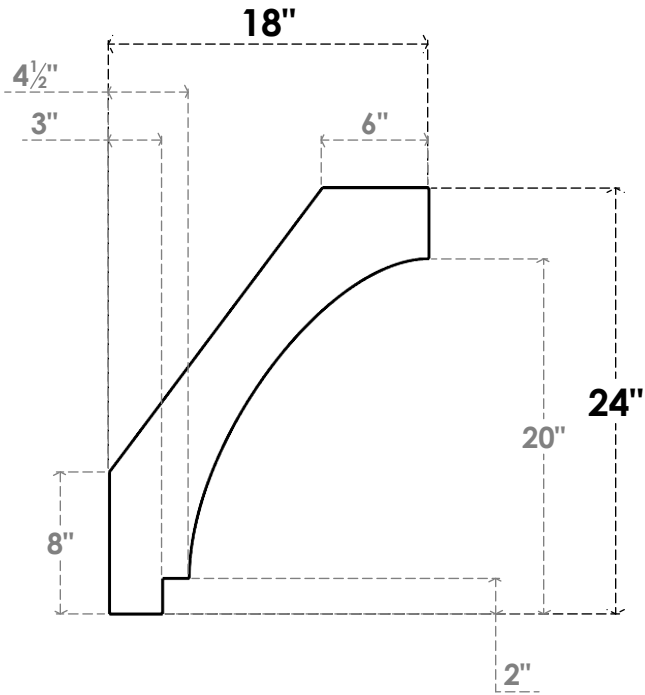

ITEM NUMBER: BRCPC060X18000X24000IMP

6"W X 18"D X 24"H IMPERIAL ARCHITECTURAL GRADE PVC CLOSED KNEE BRACE

SIDE PROFILE

FRONT PROFILE

ISOMETRIC

EKENA MILLWORK
2300 WEST MAIN ST.
CLARKSVILLE, TX 75426
TOLL FREE: 866-607-0453
WWW.EKENAMILLWORK.COM